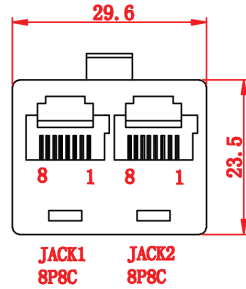

Modular Voice T Adapter - 1 Male to 2 Female (RJ45 - 8P8C for 8 Wire)

Color White
 Connector A RJ45 Male
 Connector B RJ45 Female
 GTIN 00845425017185
 Weight (Lbs) 0.02
 Housing: ABS Plastic
 Pins: Phosphor Bronze
 Terminal: Brass

PLUG	JACK2	JACK3	
1	1	1	BLUE
2	2	2	ORANGE
3	3	3	BLACK
4	4	4	RED
5	5	5	GREEN
6	6	6	YELLOW
7	7	7	BROWN
8	8	8	WHITE