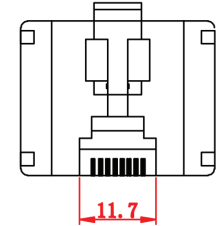

Modular Voice T Adapter - 1 Male to 2 Female (RJ45 - 8P8C for 8 Wire)

Color White
 Connector A RJ45 Male
 Connector B RJ45 Female
 GTIN 00845425017185
 Weight (Lbs) 0.02
 Housing: ABS Plastic
 Pins: Phosphor Bronze
 Terminal: Brass

PLUG	JACK2	JACK3	
1	1	1	BLUE
2	2	2	ORANGE
3	3	3	BLACK
4	4	4	RED
5	5	5	GREEN
6	6	6	YELLOW
7	7	7	BROWN
8	8	8	WHITE