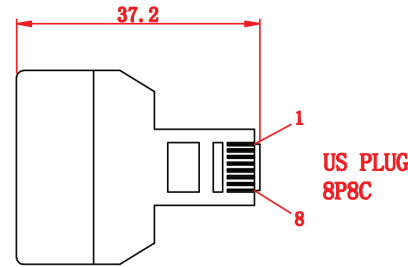

Modular Voice T Adapter - 1 Male to 2 Female (RJ45 - 8P8C for 8 Wire)

Color White
 Connector A RJ45 Male
 Connector B RJ45 Female
 GTIN 00845425017185
 Weight (Lbs) 0.02
 Housing: ABS Plastic
 Pins: Phosphor Bronze
 Terminal: Brass

PLUG	JACK2	JACK3	
1	1	1	BLUE
2	2	2	ORANGE
3	3	3	BLACK
4	4	4	RED
5	5	5	GREEN
6	6	6	YELLOW
7	7	7	BROWN
8	8	8	WHITE