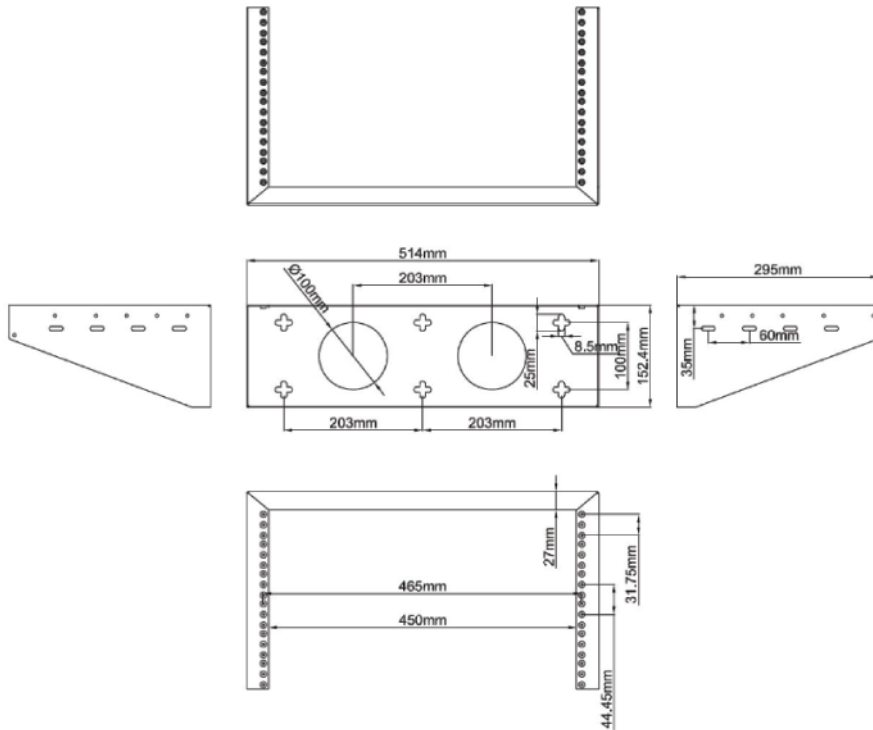

6u Vertical Wall Mount Bracket - Black

Space-Saving Design: Ideal for setups where space is at a premium, eliminating the need for bulky full-sized racks.

Standard 19 Inch Compatibility: Designed to fit all 19 inch Networkx® Patch Panels, and also compatible with non-Networkx® Patch Panels.

Universal Fit: Mounting holes align perfectly with standard wall studs, ensuring secure and straightforward installation.

Scalable for Any Project: Perfect for anything from small home installations to large enterprise projects.

Comprehensive Solution: Part of the Networkx® ecosystem, designed to meet a wide range of networking demands.

Color	Black
Depth	11.5 Inch
Height	6 Inch
Material	Cold Rolled Steel
Mount Style	Vertical Mount
RMU	6U
Warranty	Lifetime Warranty
Width	20.25 Inch