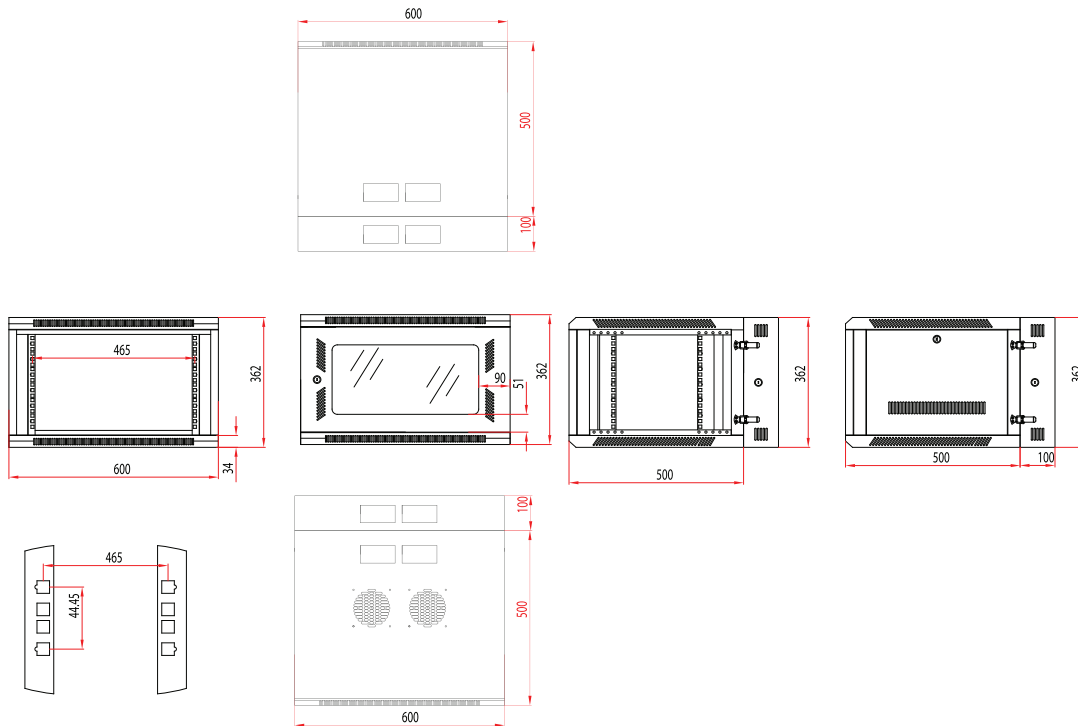

6U Swing Out Wall Mount Cabinet - 501 Series, 24 Inches Deep, Flat Packed

Swing-Out Design: Engineered with a practical swing-out design that provides easy access to all installed equipment and cabling, making maintenance and upgrades a breeze.

| | |
|-------------------------------|-------------------------------|
| Cage Nut Rails | Front & Rear |
| Color | Black |
| Delivery Style | Flat Packed |
| Door Style | Tempered Glass |
| Hinged Swing Out Design | Yes |
| Internal Mounting Format | 19" |
| Key Lock Set (2 Keys per Set) | 3 Sets |
| Load Capacity | 65 lbs |
| Locking Side Panels | Yes |
| Rack Height (Assembled) | 13.2 Inch |
| Rack Size Depth (Internal) | 24" (19") |
| Rack Size Width (Internal) | 24" (19") |
| Reinforced Door Frame | Yes |
| Revision | Rev. 2 |
| RMU | 6U |
| Structure & Fabrication | SPCC Cold-Rolled Steel Sheets |
| Vented Side Panels | Removable |